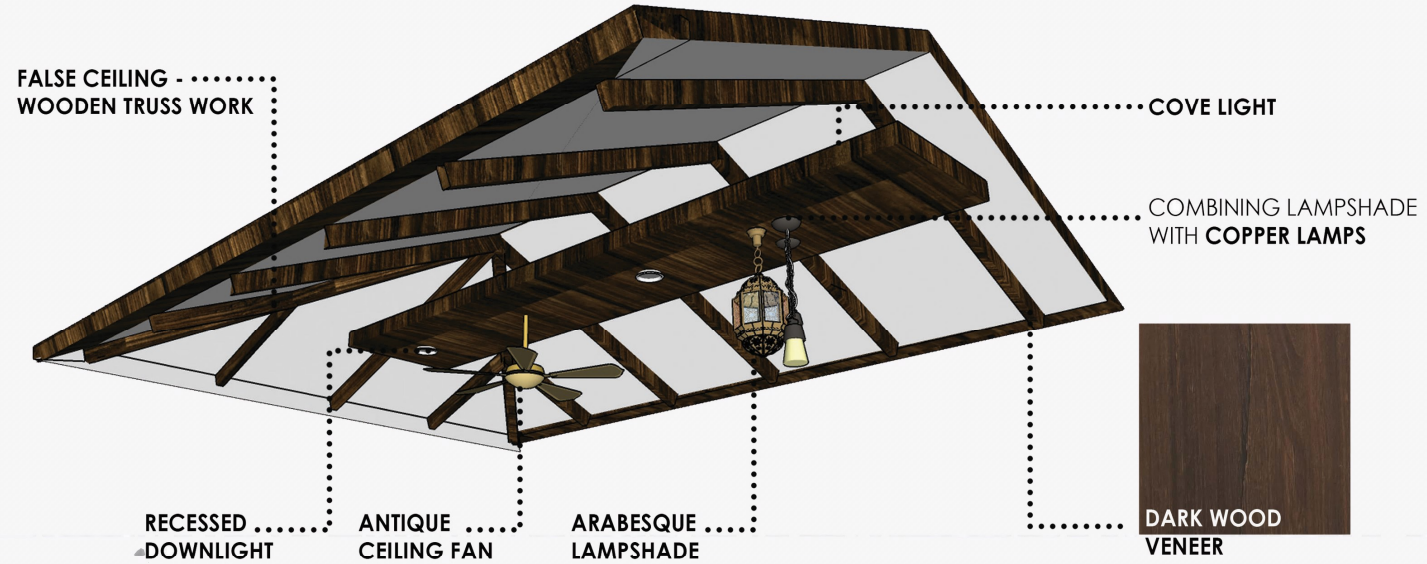

BEDROOM INTERIOR DESIGN

CEILING DETAIL

SECTIONAL VIEWS

Bedroom Foyer

WALL SCOUNCE

FULL LENGTH MIRROR

WALL PAINT - ANTIQUE CREAM

WALL DECOR

CONSOLE TABLE

GREEN TEXTURED WALLPAPER

WOODEN JALI WITH MIRROR

FLOORING - ENROME SATIN ANTIQUE BEIGE