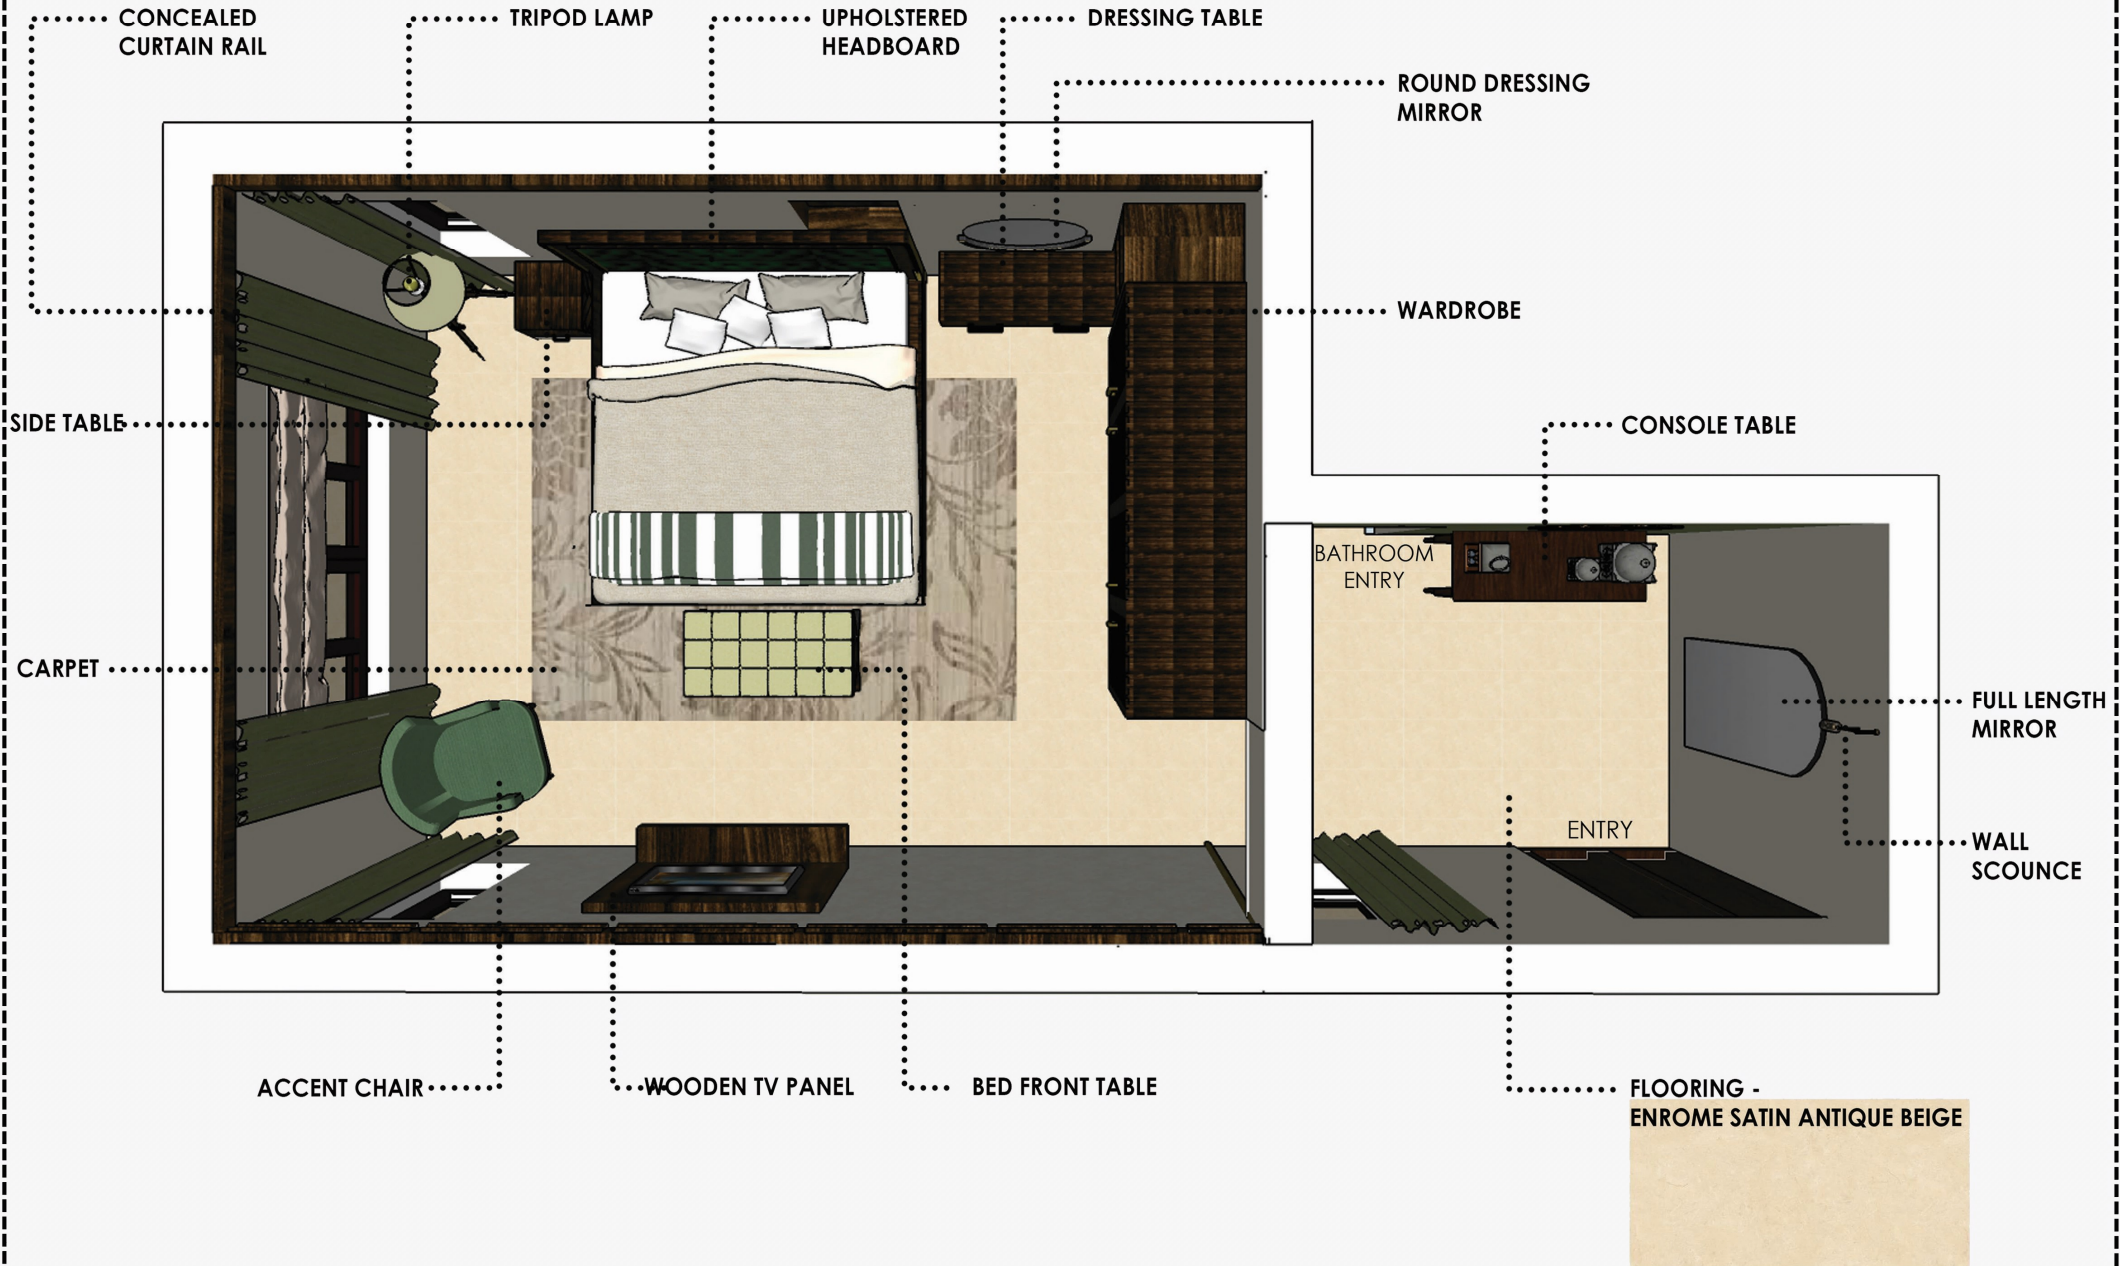

BEDROOM INTERIOR DESIGN

FLOOR PLAN