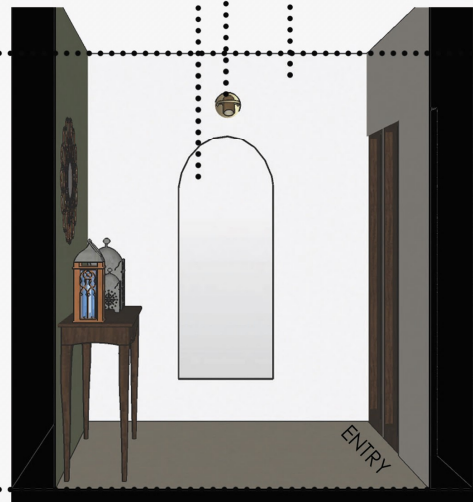

BEDROOM INTERIOR DESIGN

CEILING DETAIL

SECTIONAL VIEWS

Bedroom Foyer

WALL SCOUNCE

FULL LENGTH MIRROR

WALL PAINT - ANTIQUE CREAM

WALL DECOR

CONSOLE TABLE

GREEN TEXTURED WALLPAPER

WOODEN JALI WITH MIRROR

FLOORING - ENROME SATIN ANTIQUE BEIGE

VIEW A

2.5m lvl

0m lvl