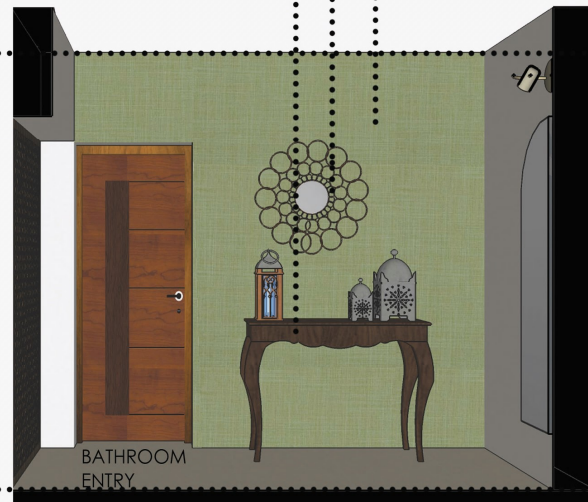

BEDROOM INTERIOR DESIGN

CEILING DETAIL

SECTIONAL VIEWS

Bedroom Foyer

WALL SCOUNCE

FULL LENGTH MIRROR

WALL PAINT - ANTIQUE CREAM

WALL DECOR

CONSOLE TABLE

GREEN TEXTURED WALLPAPER

WOODEN JALI WITH MIRROR

FLOORING - ENROME SATIN ANTIQUE BEIGE

VIEW B

2.5m lvl

0m lvl